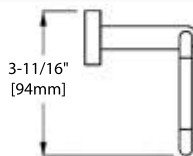

TOP VIEW

BA02 304

TOWEL RING

FRONT VIEW

SIDE VIEW

TOP VIEW

BA02 305

TISSUE HOLDER

FRONT VIEW

SIDE VIEW

TOP VIEW

BA02 306

24" TOWEL BAR

FRONT VIEW

SIDE VIEW

TOP VIEW