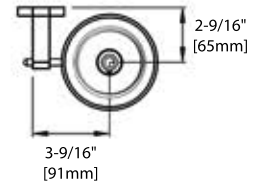

BA02 307

GLASS SHELF

FRONT VIEW

SIDE VIEW

TOP VIEW

BA02 308

TOILET BRUSH HOLDER

FRONT VIEW

SIDE VIEW

TOP VIEW