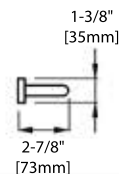

SOAP HOLDER

FRONT VIEW

SIDE VIEW

TOP VIEW

BA02 303

TOOTHBRUSH HOLDER

FRONT VIEW

SIDE VIEW

TOP VIEW

BA02 304

TOWEL RING

FRONT VIEW

SIDE VIEW

TOP VIEW

BA02 305

TISSUE HOLDER

FRONT VIEW

SIDE VIEW

TOP VIEW

BA02 306

24" TOWEL BAR

FRONT VIEW

SIDE VIEW

TOP VIEW