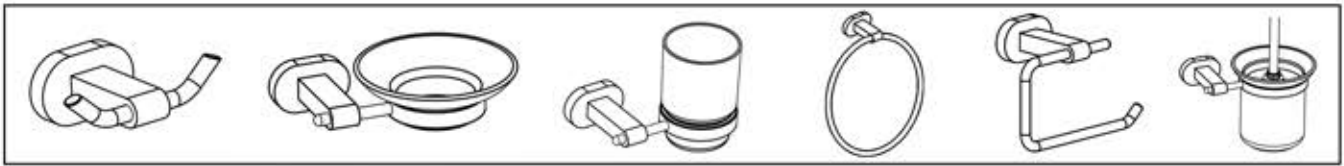

REQUIRED TOOLS

INSTRUCTIONS FOR CLEANING

Care Instructions:

To maintain and protect the fine luster of all bath accessories, clean with a soft, damp cloth only. DO NOT USE scrub pads, detergents or cleaners as they may harm the protective finish of your accessoires.

⚠ WARNING!

This item is not designed for use as a grab bar. Do not install where the product might be used as a grab bar.

⚠ WARNING!

Use caution when drilling into walls to avoid drilling into electrical and plumbing lines hidden within wall.

Warranty:

Warranted to be free from manufacturing defects for a period of (1) year from date of purchase. Please keep in mind this is only for kitchen and bath accessories.