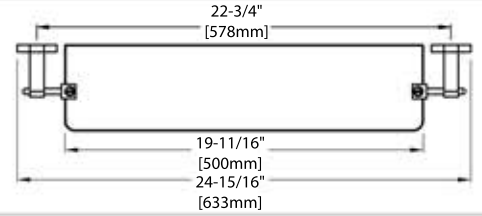

BA02 307

GLASS SHELF

TOP VIEW