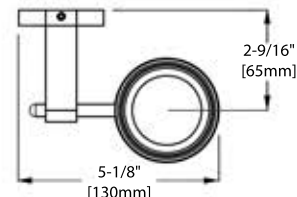

SOAP HOLDER

FRONT VIEW

SIDE VIEW

TOP VIEW

BA02 303

TOOTHBRUSH HOLDER

FRONT VIEW

SIDE VIEW