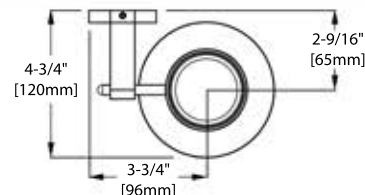

SOAP HOLDER

FRONT VIEW

SIDE VIEW

TOP VIEW

BA02 303

TOOTHBRUSH HOLDER

FRONT VIEW

SIDE VIEW