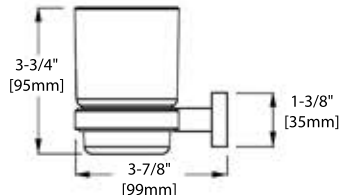

SOAP HOLDER

FRONT VIEW

SIDE VIEW

TOP VIEW

BA02 303

TOOTHBRUSH HOLDER

FRONT VIEW

SIDE VIEW