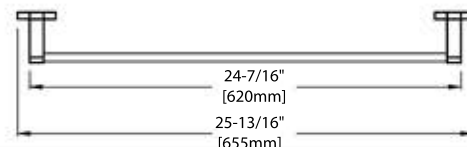

TOP VIEW

BA02 304

TOWEL RING

FRONT VIEW

SIDE VIEW

TOP VIEW

BA02 305

TISSUE HOLDER

FRONT VIEW

SIDE VIEW

TOP VIEW

BA02 306

24" TOWEL BAR

FRONT VIEW

SIDE VIEW

TOP VIEW