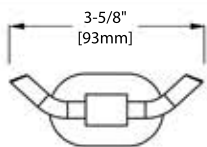

BA02 301

ROBE HOOK

FRONT VIEW

SIDE VIEW

TOP VIEW