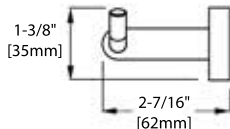

BA02 301

FRONT VIEW

SIDE VIEW