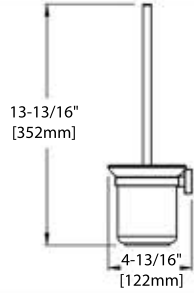

FRONT VIEW

SIDE VIEW

TOP VIEW

BA02 306

24" TOWEL BAR

FRONT VIEW

SIDE VIEW

TOP VIEW

BA02 307

GLASS SHELF

FRONT VIEW

SIDE VIEW

TOP VIEW

BA02 308

TOILET BRUSH HOLDER

FRONT VIEW

SIDE VIEW

TOP VIEW