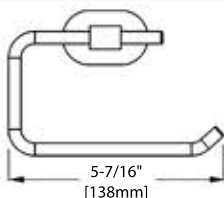

SOAP HOLDER

FRONT VIEW

SIDE VIEW

TOP VIEW

BA02 303

TOOTHBRUSH HOLDER

FRONT VIEW

SIDE VIEW

TOP VIEW

BA02 304

TOWEL RING

FRONT VIEW

SIDE VIEW

TOP VIEW

BA02 305

TISSUE HOLDER

FRONT VIEW

SIDE VIEW

TOP VIEW

BA02 306

24" TOWEL BAR

FRONT VIEW

SIDE VIEW

TOP VIEW