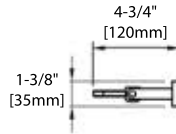

BA02 307

GLASS SHELF

SIDE VIEW