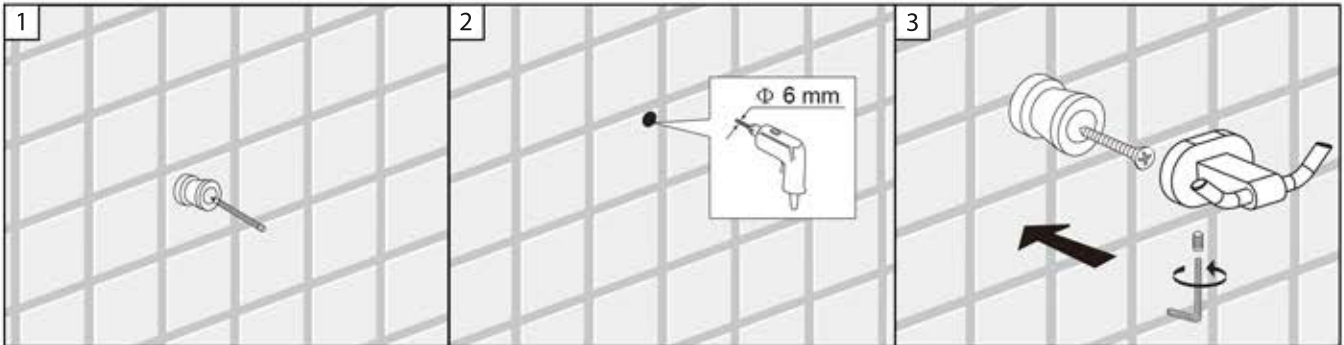

REQUIRED TOOLS

INSTRUCTIONS FOR CLEANING

Care Instructions:

To maintain and protect the fine luster of all bath accessories, clean with a soft, damp cloth only. DO NOT USE scrub pads, detergents or cleaners as they may harm the protective finish of your accessoires.

⚠ WARNING!

This item is not designed for use as a grab bar. Do not install where the product might be used as a grab bar.

⚠ WARNING!

Use caution when drilling into walls to avoid drilling into electrical and plumbing lines hidden within wall.

Warranty:

Warranted to be free from manufacturing defects for a period of (1) year from date of purchase. Please keep in mind this is only for kitchen and bath accessories.